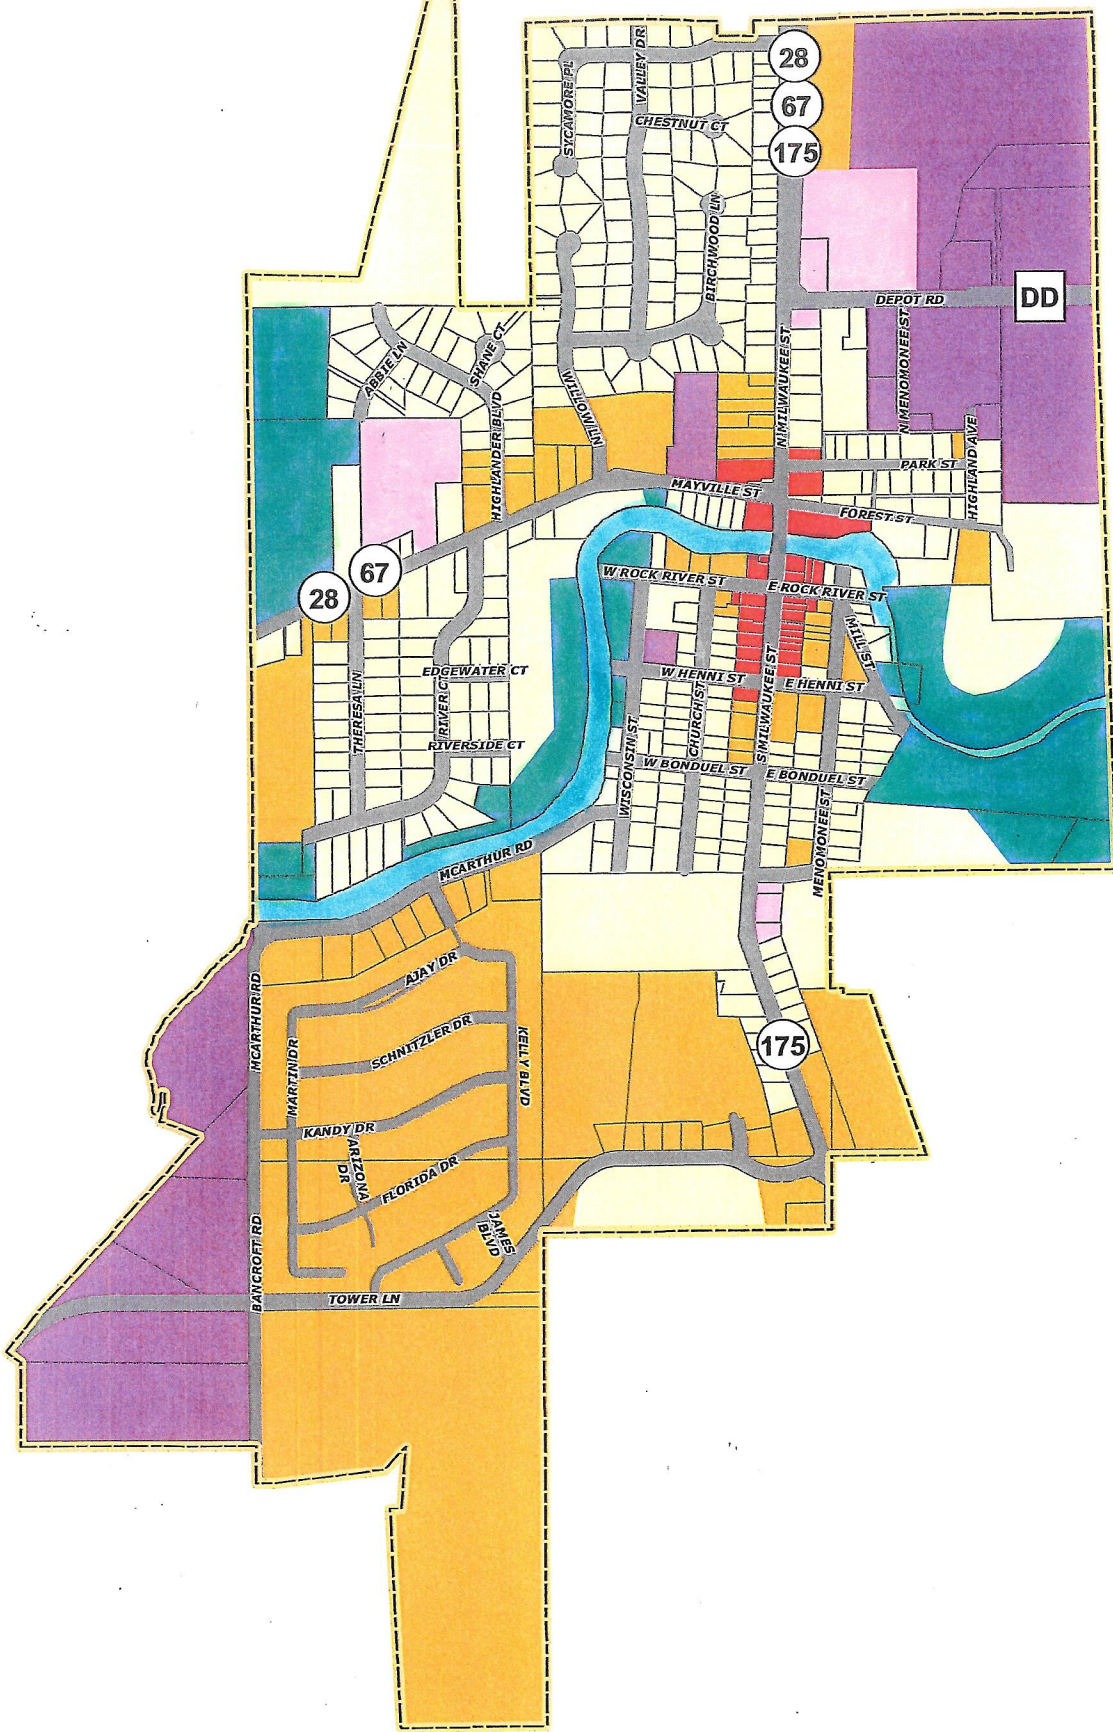

VILLAGE OF THERESA ZONING MAP

LEGEND

- | | | |
|---|---|---|
|  Streets / Right-of-Way |  R-1 Residential |  I Industrial |
|  Village Boundary |  R-2 Residential |  CO Conservancy |
|  Tax Parcel Boundary |  C-1 Commercial | |
|  Waterbody |  CB Central Business | |